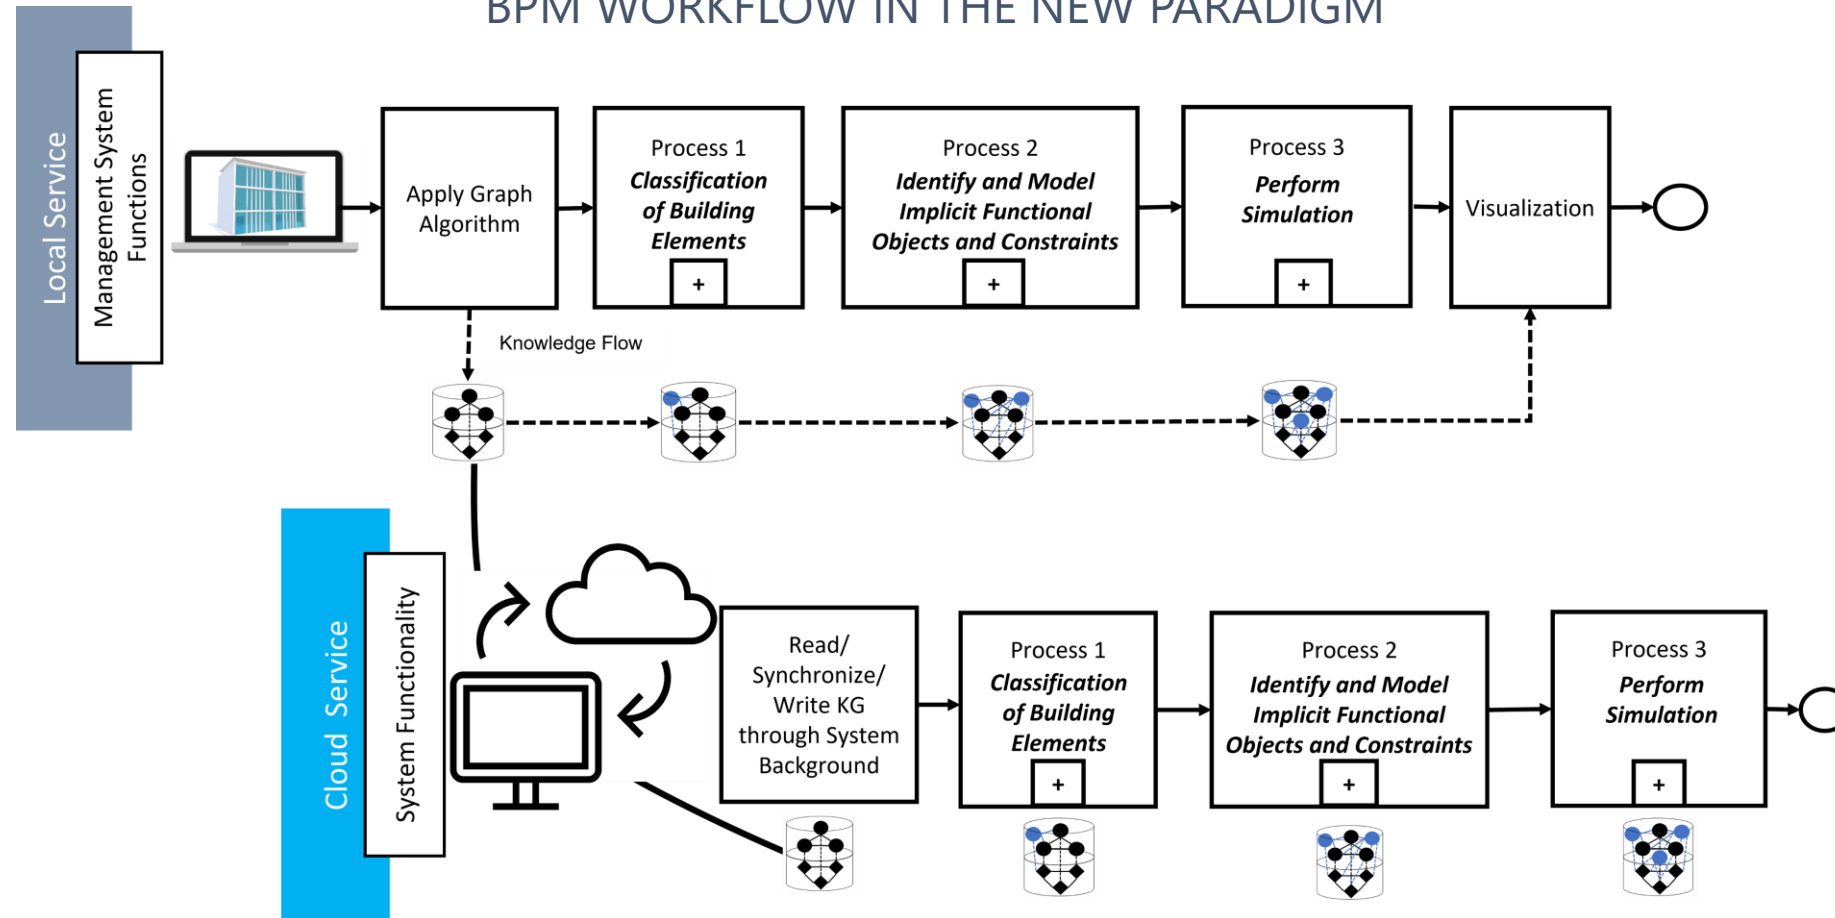

# HOLISTIC BUILDING PERFORMANCE MODEL WITH SEMANTIC WEB TECHNOLOGIES

---

Ph.D. Candidate: Duygu Utkucu

Advisor: Prof. Rafael Sacks

CBIM - European Training Network

---

Cloud-based Building Information  
Modelling

# FINALIZED ACTIVITY

## BPM WORKFLOW IN THE NEW PARADIGM

The BPM workflow in the novel paradigm suggests a holistic building performance ontology (HBPO) framework containing two semantic enrichment processes (Processes 1-2) in cloud-based and knowledge graph-driven databases and management systems.