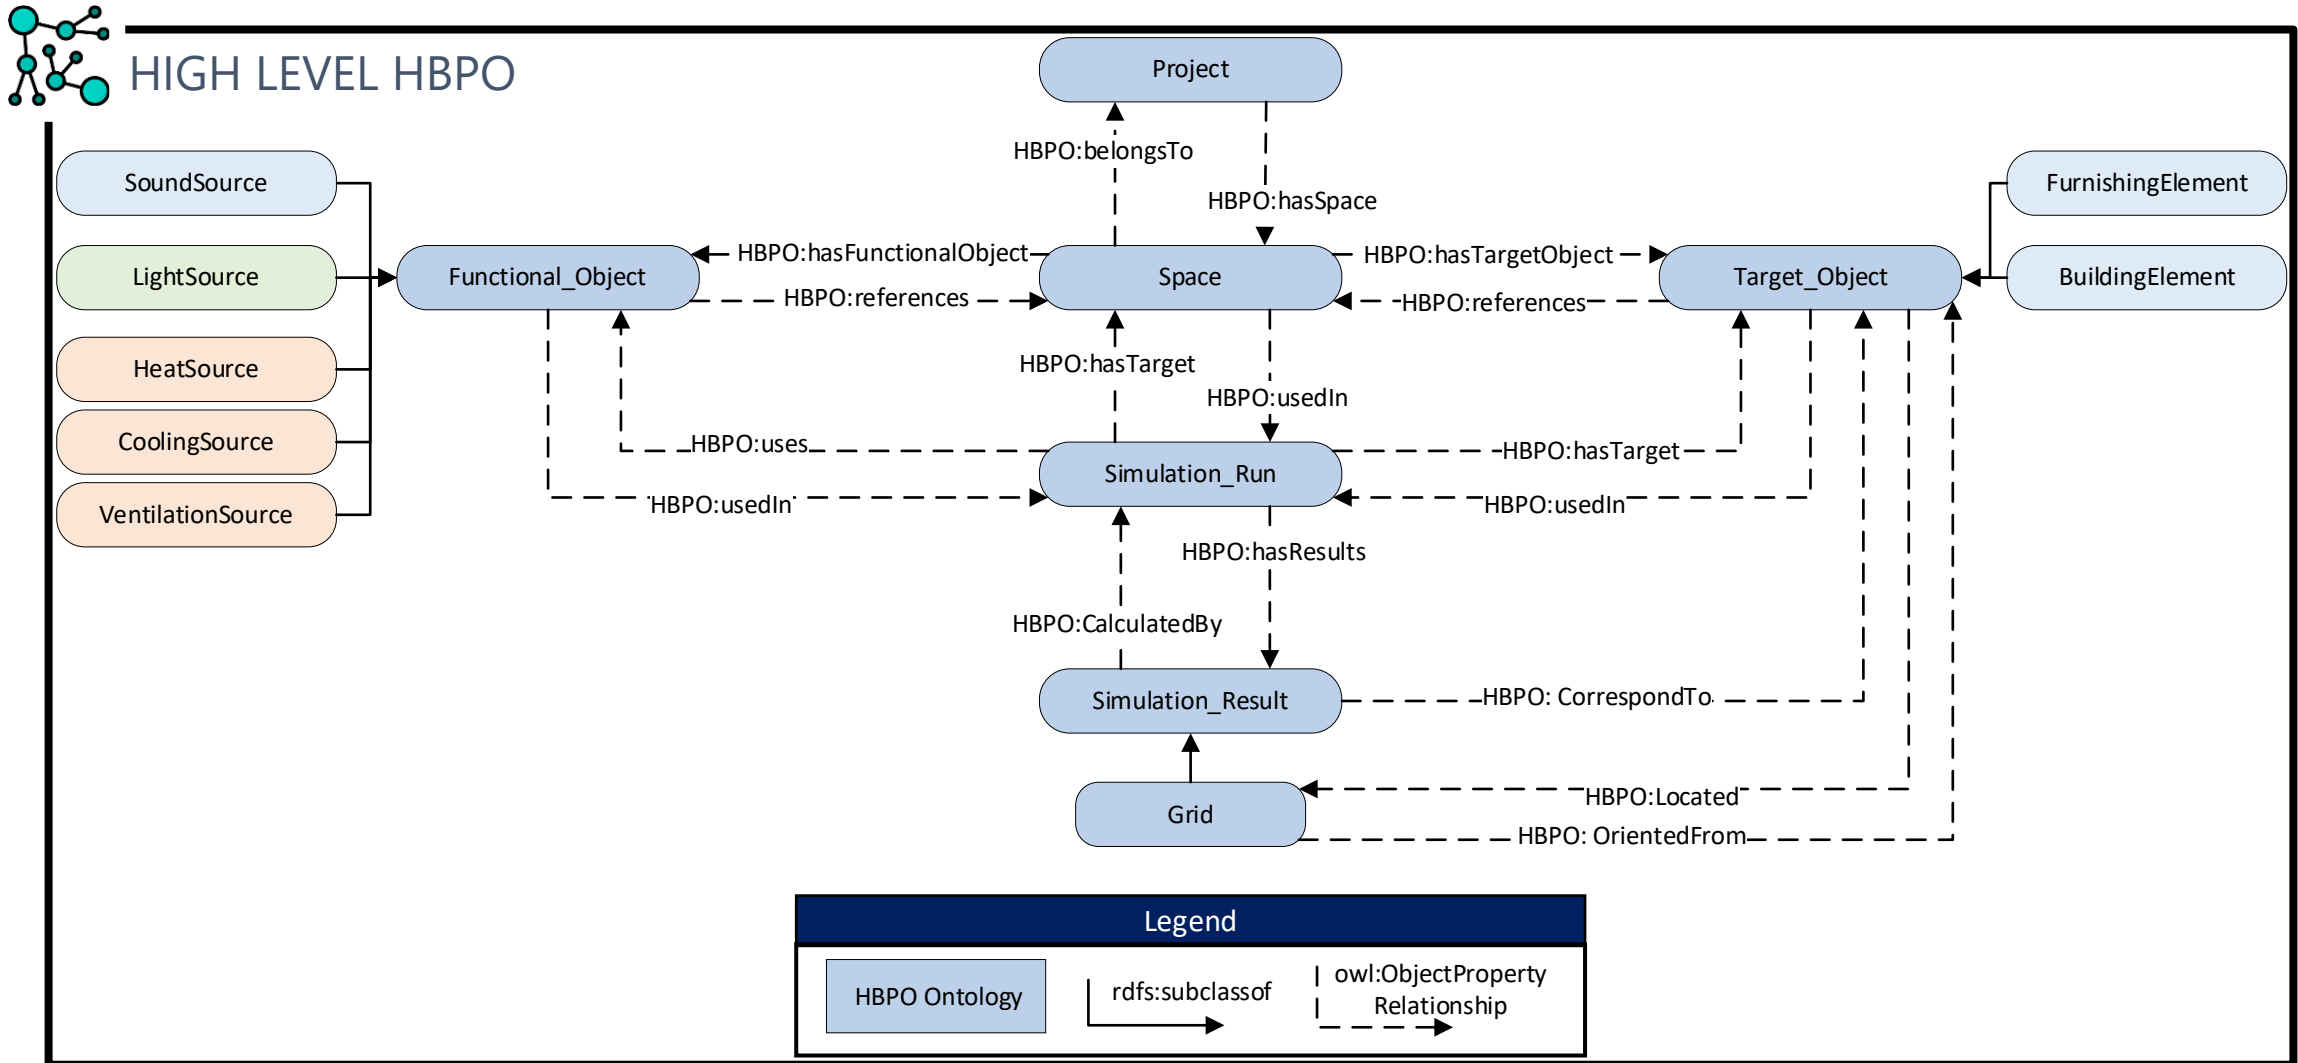

FINALIZED ACTIVITY