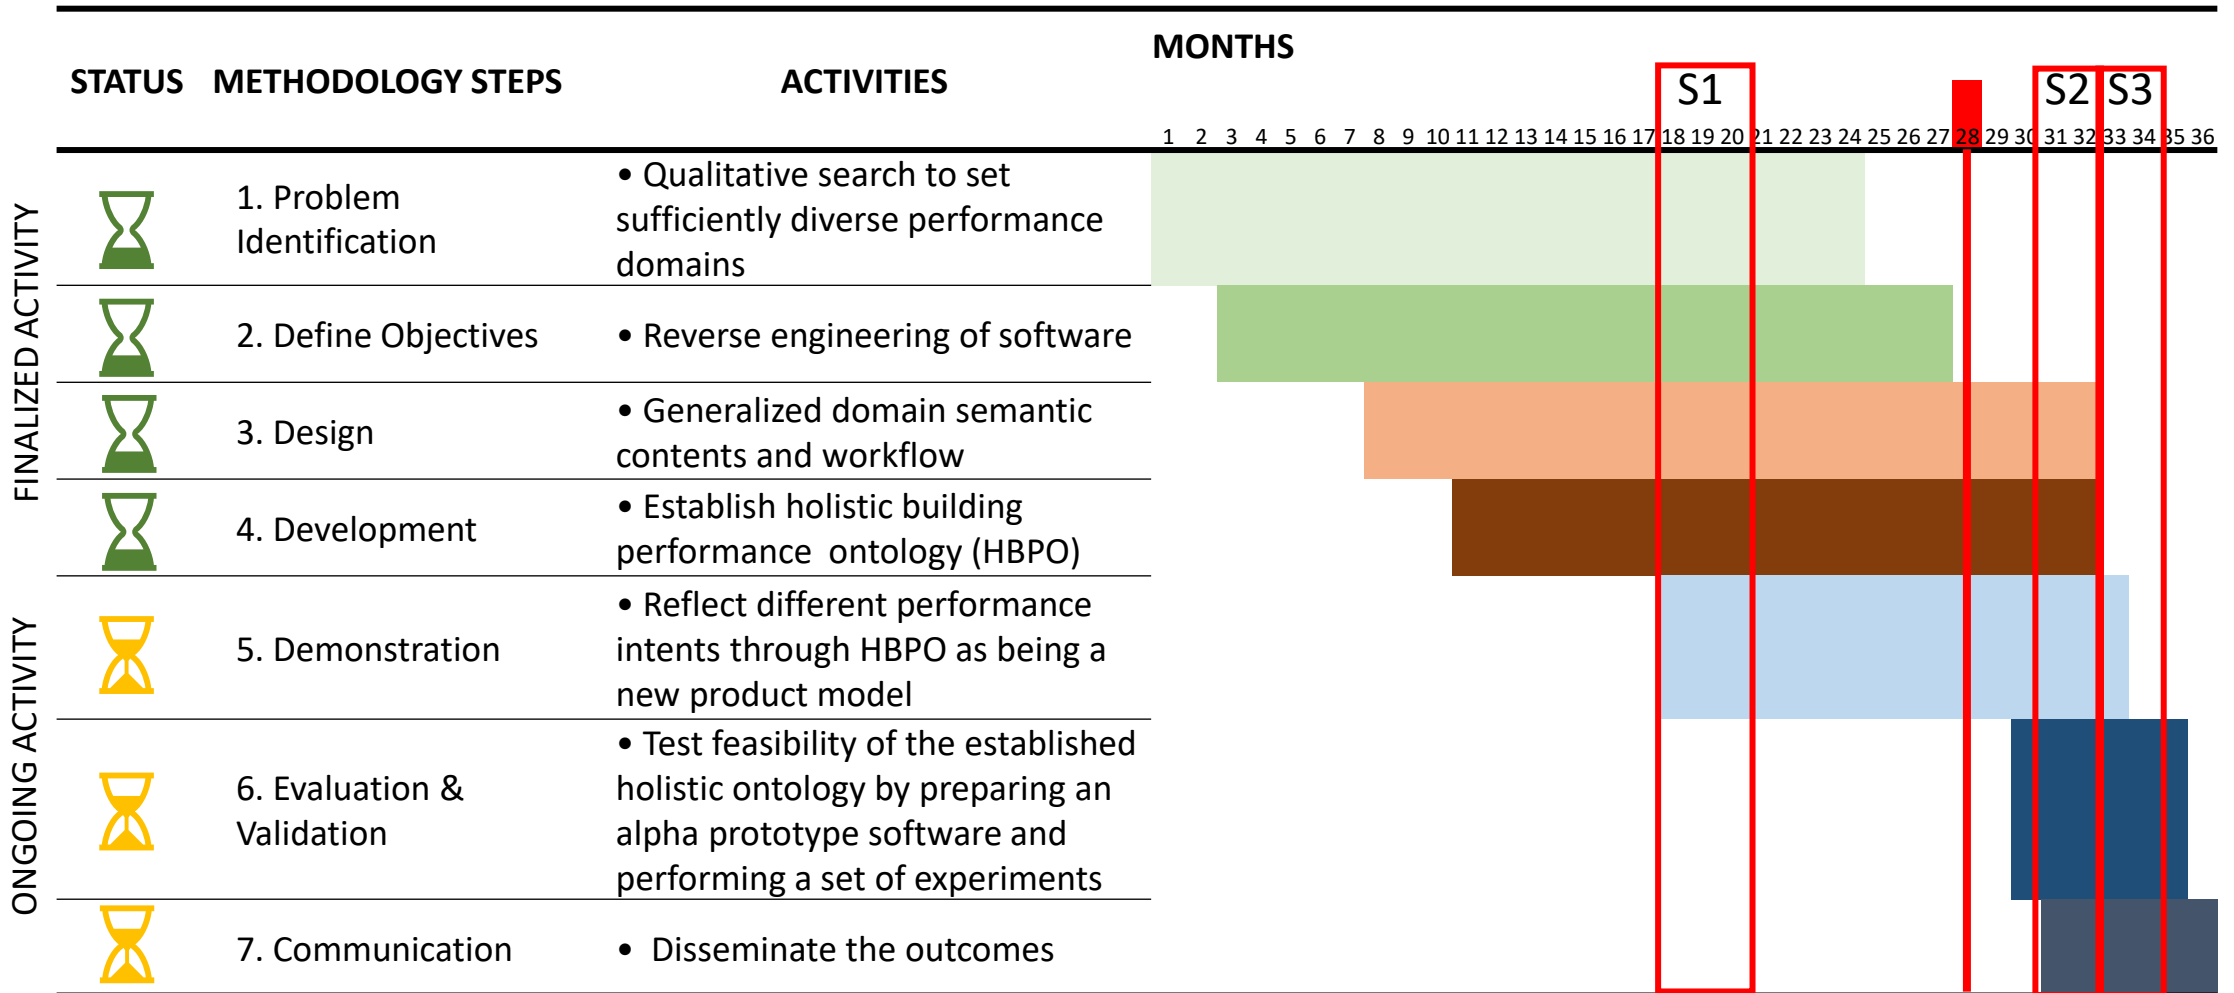

RESEARCH PLAN & PROGRESS

S* = Secondment

S1 at Cambridge, S2 at UCL, S3 at UCD