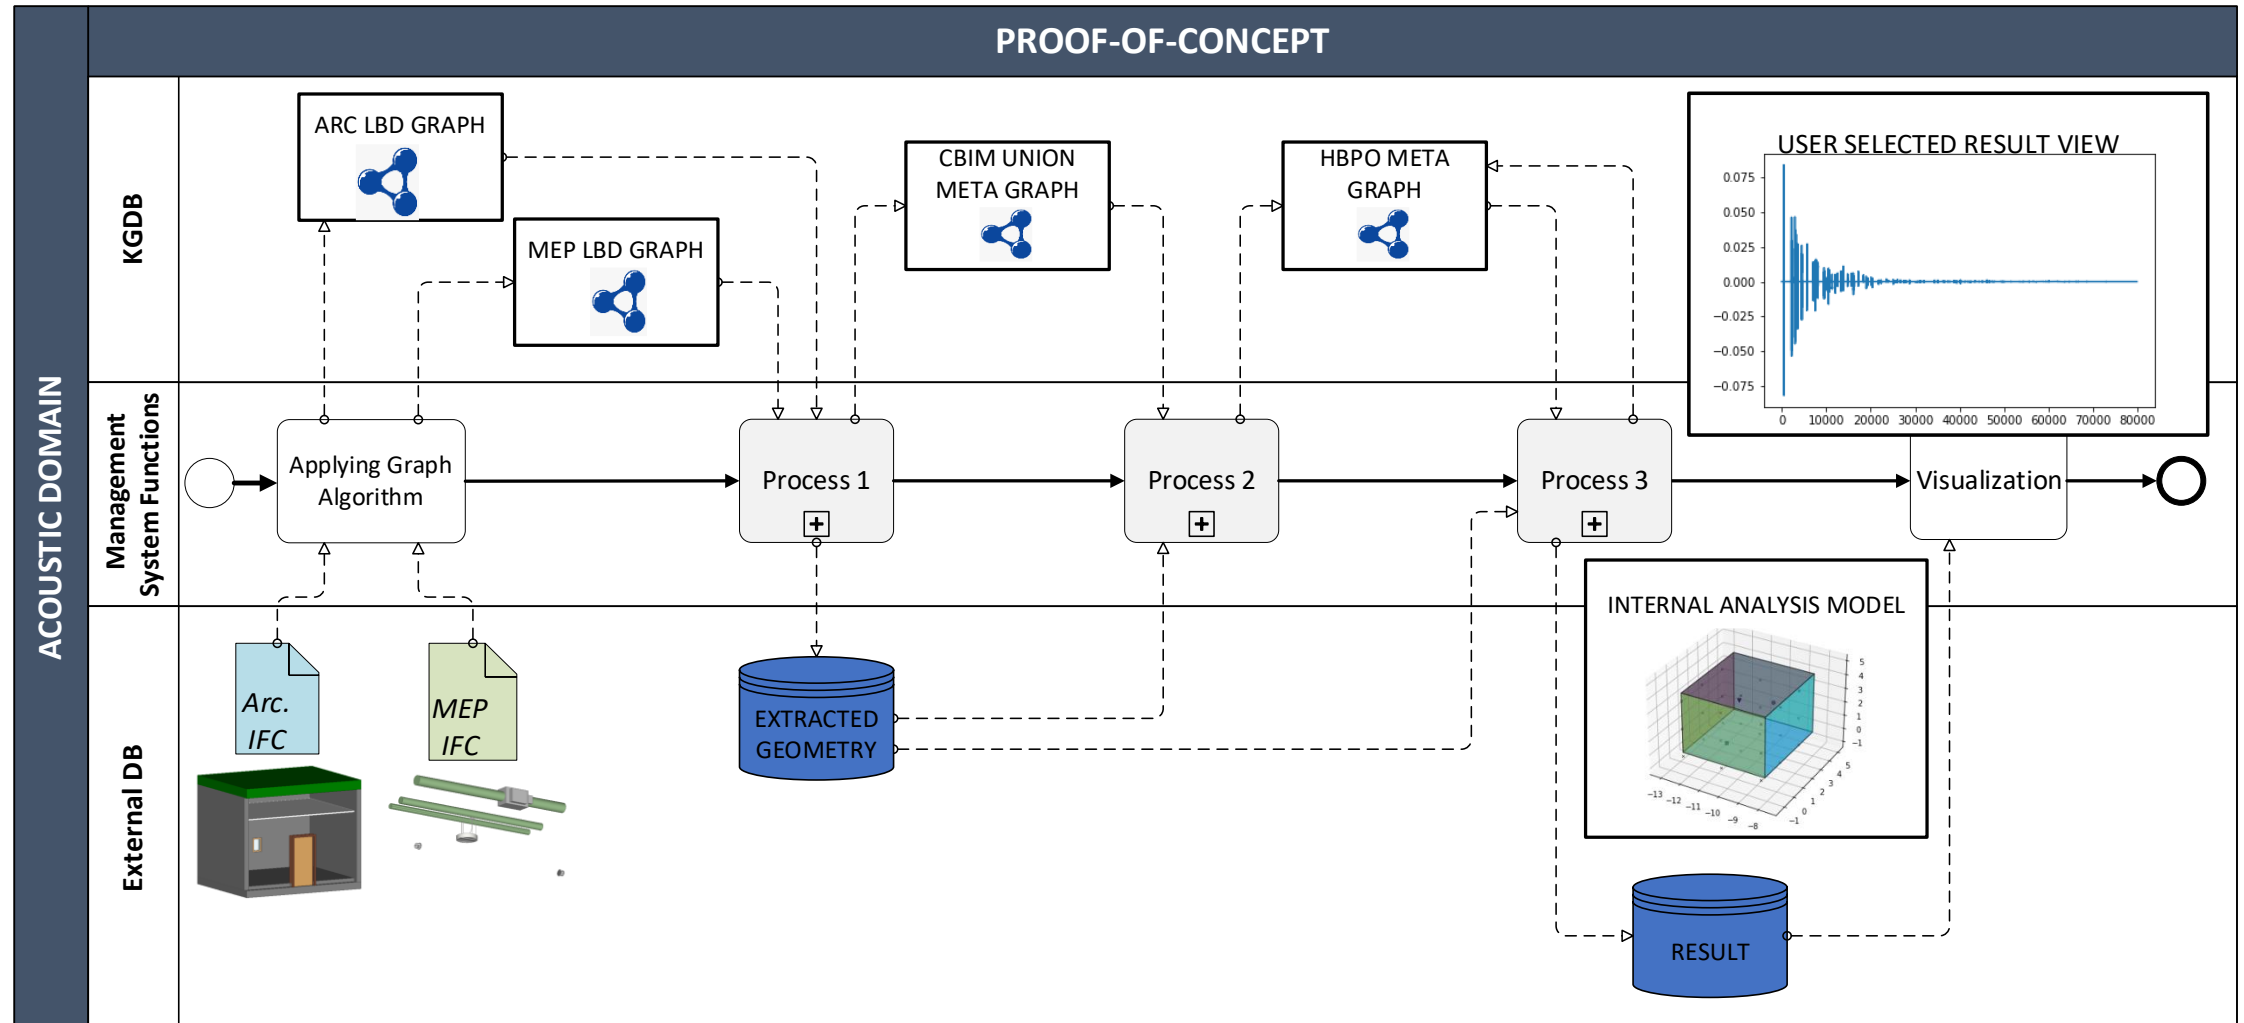

FINALIZED ACTIVITY